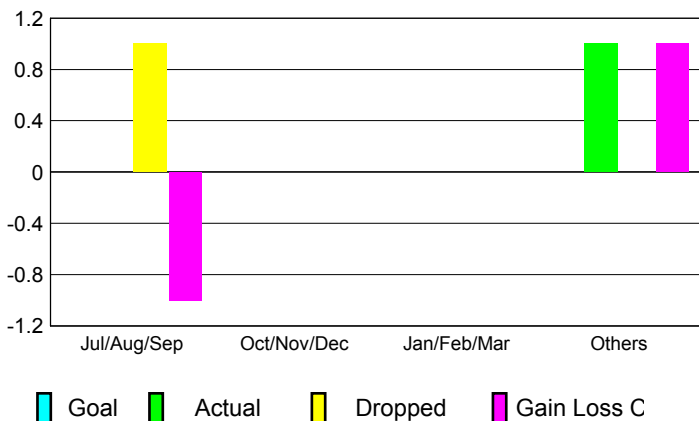

GMT: **DOMENICO MESSINA**

Location: **ITALY**

GMT CA: **4**

CLUBS

Month	New Club Goal	Actual New Clubs	Actual Dropped Clubs	Gain/Loss of Clubs
2012-2013				
Jul/Aug/Sep		0	1	-1
Oct/Nov/Dec		0	0	0
Jan/Feb/Mar		0	0	0
Apr/May/June		1	0	1
Totals		1	1	0

Club Results 2012-2013

Goal, New, Dropped, Gain/Loss

MEMBERSHIP

Month	Net Memb Goal	Actual New Memb	Actual Dropped Memb	Gain/Loss of Memb
2012-2013				
Jul/Aug/Sep		27	32	-5
Oct/Nov/Dec		18	42	-24
Jan/Feb/Mar		26	19	7
Apr/May/June		59	64	-5
Totals		130	157	-27