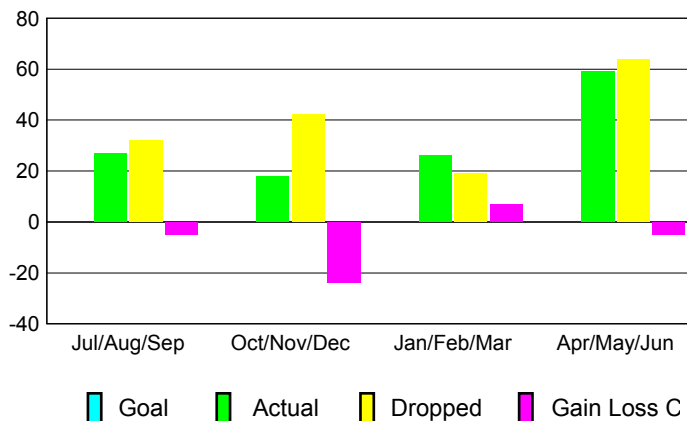

GMT: **DOMENICO MESSINA**

Location: **ITALY**

GMT CA: **4**

CLUBS

Month	New Club Goal	Actual New Clubs	Actual Dropped Clubs	Gain/Loss of Clubs
2012-2013				
Jul/Aug/Sep		0	1	-1
Oct/Nov/Dec		0	0	0
Jan/Feb/Mar		0	0	0
Apr/May/June		1	0	1
Totals		1	1	0

Club Results 2012-2013

Goal, New, Dropped, Gain/Loss

MEMBERSHIP

Month	Net Memb Goal	Actual New Memb	Actual Dropped Memb	Gain/Loss of Memb
2012-2013				
Jul/Aug/Sep		27	32	-5
Oct/Nov/Dec		18	42	-24
Jan/Feb/Mar		26	19	7
Apr/May/June		59	64	-5
Totals		130	157	-27

Membership Results 2012-2013

Goal, New, Dropped, Gain/Loss

YTD Status Quo Clubs 2012-2013

Status Quo Clubs Compared to Status Quo Members

Gender Comparison 2012-2013

Club Gain/Loss 2012-2013

Membership Gain/Loss 2012-2013